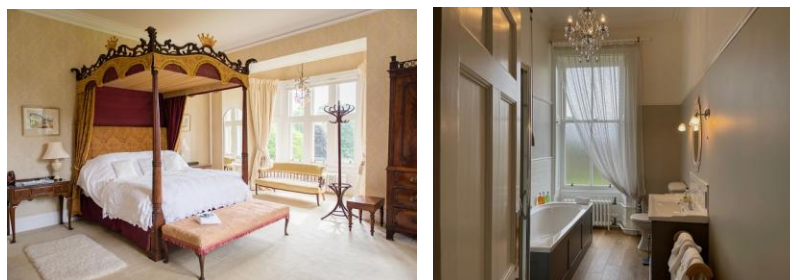

## Kinblethmont Bedrooms and Bathrooms

There are 14 bedrooms available, most are on the first floor. The South and West wings comprise seven bedrooms and five bathrooms of grand style. The East wing is less grand but comfortable, with six bedrooms and three bathrooms. There is also a double bedroom with en-suite bathroom near the kitchen. Details of the bedrooms in each wing are given below, and we can provide two cots for infants and four Z-beds for young children needing to share with parents – let us know where you need them.

#### The South Wing

GREEN ROOM      Double bedroom (27.4 sqm)

Large double bedroom with UK king size four poster bed (mattress 150cm\* 190cm) and views over the woodland gardens. *Room for 1 Z-bed or cot.*

YELLOW ROOM    Double bedroom suite

This suite has a small entrance hall leading to a large sunny bedroom (33 sqm) with garden views and an impressive four-poster bed (bespoke mattress size 170 cm \* 200 cm) . It also has an elegant bathroom with double ended bath, shower, WC and underfloor heating, *room for 1 or 2 Z-beds or cots in the bedroom.*

## **Ground Floor Accommodation**

DAYBREAK ROOM \*\* Twin/Double bedroom (15 sqm)

A stylish bedroom with twin beds which can be made into a wide double if required with a good size en-suite shower room with WC . It is situated near the kitchen area. It is particularly suitable for guests who have trouble with stairs.